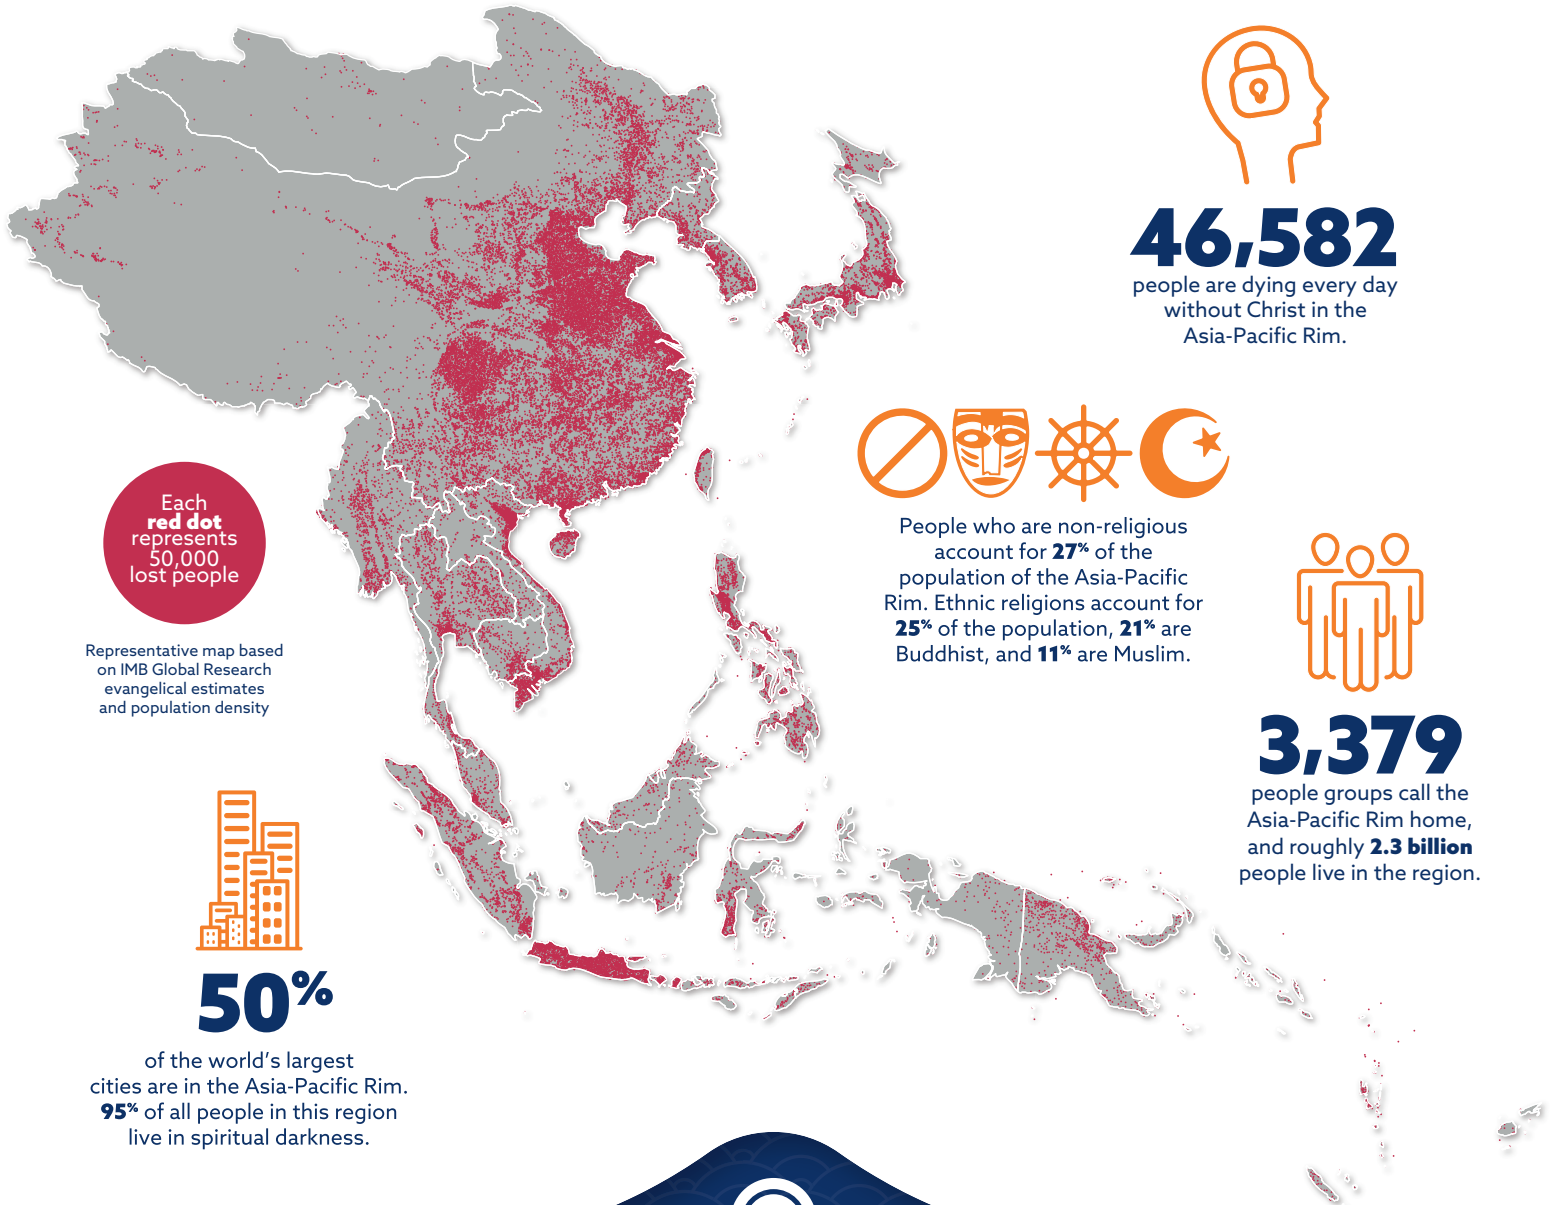

ASIAN PACIFIC RIM PEOPLES

Each red dot represents 50,000 lost people

Representative map based on IMB Global Research evangelical estimates and population density

50%

of the world's largest cities are in the Asia-Pacific Rim. **95%** of all people in this region live in spiritual darkness.

46,582

people are dying every day without Christ in the Asia-Pacific Rim.

People who are non-religious account for **27%** of the population of the Asia-Pacific Rim. Ethnic religions account for **25%** of the population, **21%** are Buddhist, and **11%** are Muslim.

3,379

people groups call the Asia-Pacific Rim home, and roughly **2.3 billion** people live in the region.

INTERNATIONAL MISSION BOARD

ASIAN PACIFIC RIM HIGHLIGHTS

- 106,045** people heard the gospel
- 3,757** new believers
- 1,057** baptisms
- 33,043** individuals disciplined
- 14,213** leaders trained