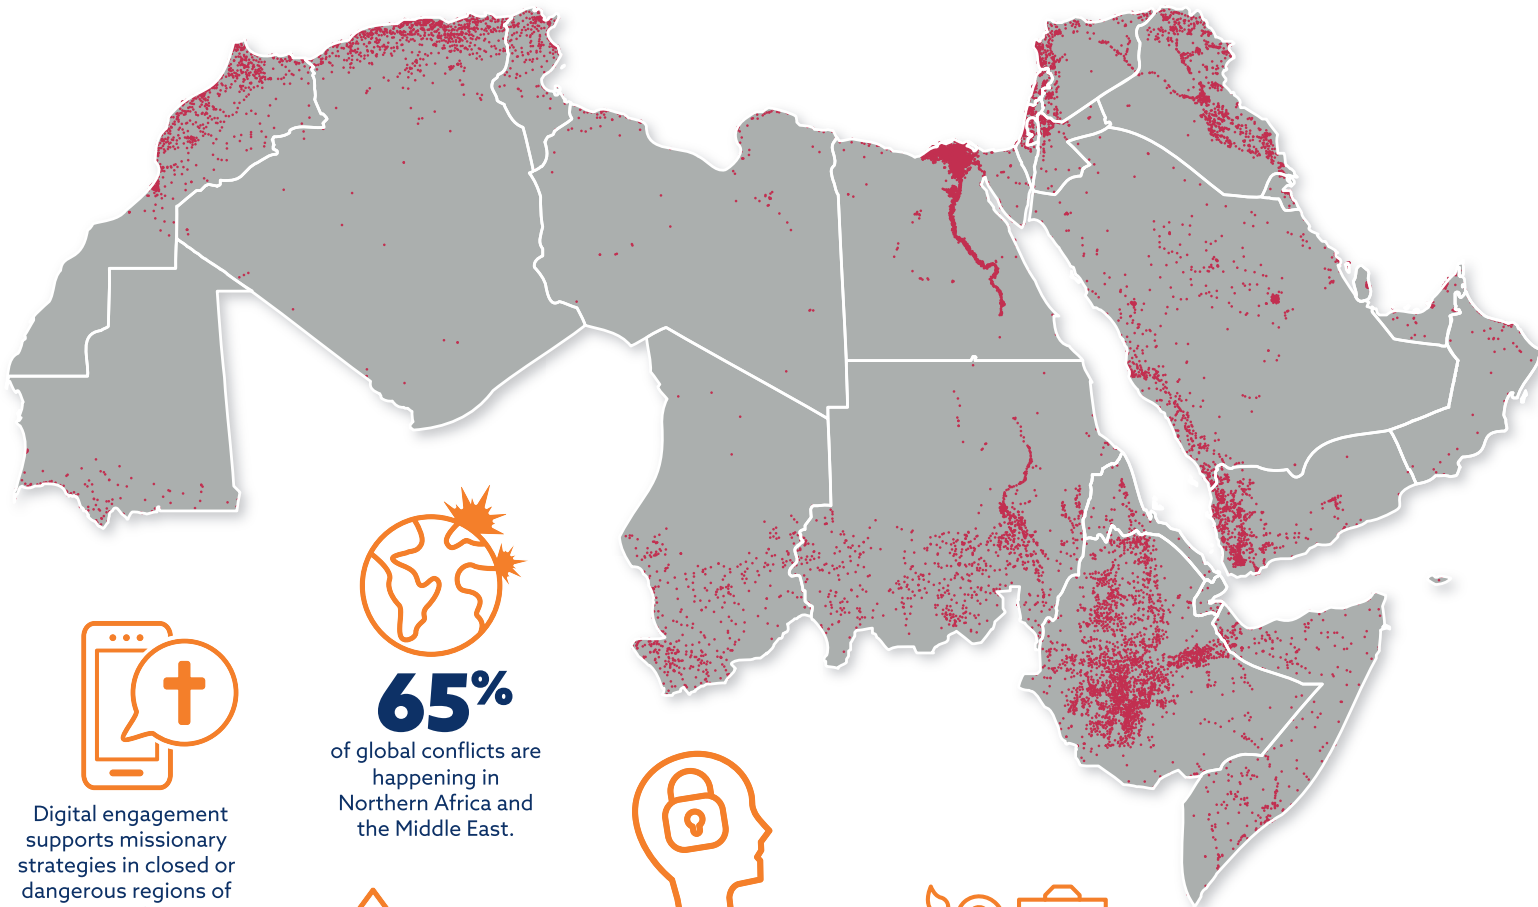

# NORTHERN AFRICAN & MIDDLE EASTERN PEOPLES

Digital engagement supports missionary strategies in closed or dangerous regions of Northern Africa and the Middle East.

**65%**

of global conflicts are happening in Northern Africa and the Middle East.

**13,983**

people are dying every day without Christ in Northern Africa and the Middle East.

Most places require creativity for sustained missionary presence.

Since 2015, Northern Africa and the Middle East has witnessed one of the greatest human migrations in recent history.

Each red dot represents 50,000 lost people

Representative map based on IMB Global Research evangelical estimates and population density

INTERNATIONAL MISSION BOARD

## NORTHERN AFRICAN & MIDDLE EASTERN HIGHLIGHTS

- 30,363** people heard the gospel
- 1,991** new believers
- 438** baptisms
- 8,680** leaders trained
- 348** human needs projects

LEARN MORE AT [IMB.ORG/FAST-FACTS](http://IMB.ORG/FAST-FACTS)